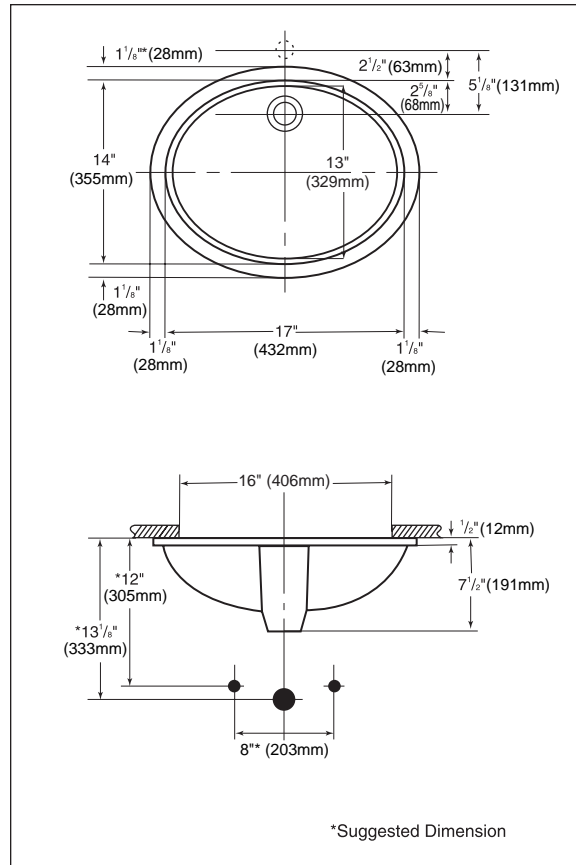

FUNCTION

Durable vitreous china offers years of quality use.

SPECIFICATIONS

Waste: 1¹/₄" O.D.
 Size: 19¹/₄"W x 16¹/₄"D
 Basin: 17"W x 14"D
 Warranty: Five Year Limited Warranty
 Material: Vitreous china

Shipping Weight: **LT579G / LT579**
 17 lbs.

Shipping Dimensions: **LT579G / LT579**
 22"W x 8¹/₂"H x 18¹/₂"L

Fixture dimensions meet ANSI/ASME standard A112.19.2M and CAN/CSA B 45 requirements.

Listing / Approvals: IAPMO/UPC, CSA, City of Los Angeles, State of Massachusetts, and others.

Meets the American Disabilities Act Guidelines and ANSI A117.1 requirements when countertop installed 864mm (34") from finished floor and lavatory installed 51mm (2") minimum from front edge.

These dimensions and specifications are subject to change without notice.