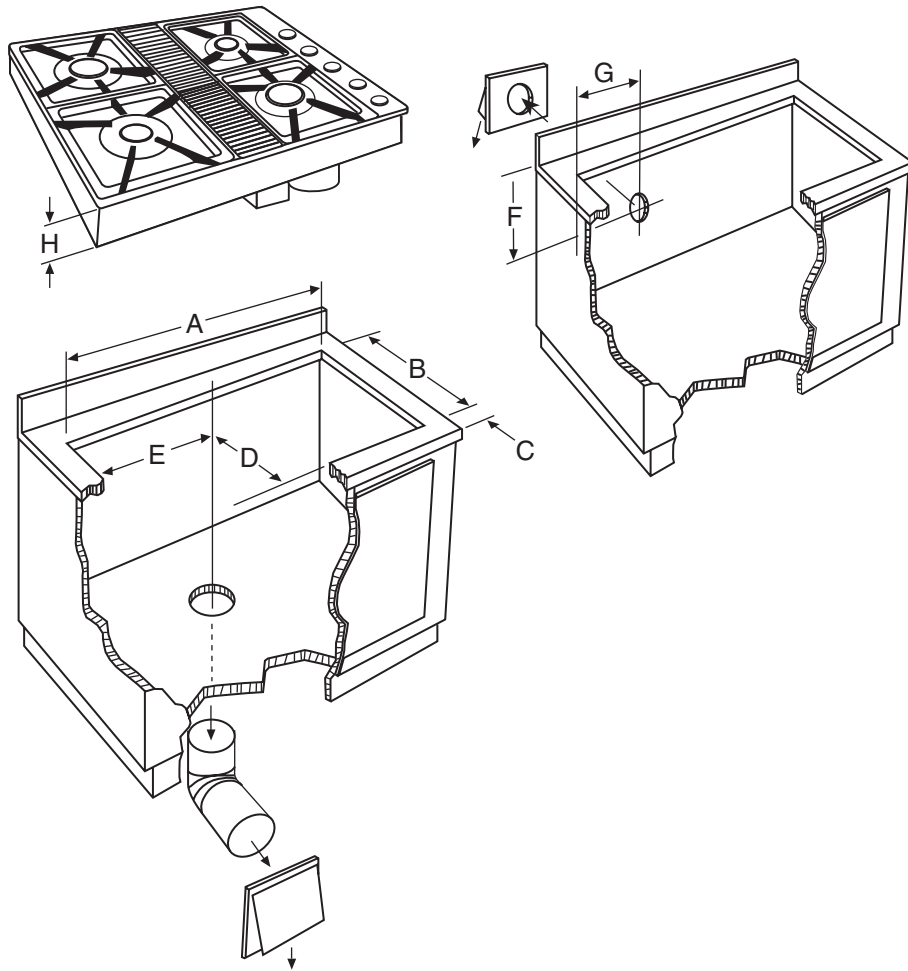

GAS DOWNDRAFT COOKTOP

PRODUCT DIMENSIONS

	INCHES	CENTIMETERS
A	33 ⁵ / ₈ ± 1/16	85.4 ± .2
B	20 ⁹ / ₁₆ ± 1/16	52.2 ± .2
C	2 ¹ / ₄ min	5.7 min
D	14 ⁷ / ₁₆	36.7
E	19 ³ / ₈	49.2
F	8	20.3
G	19 ³ / ₈	49.2
H	4 ⁵ / ₈	11.7

MODEL SKUs

CVGX2423B
CVGX2423S
CVGX2423W

Style of product may vary from picture

NOTES:

Select appropriate duct cutout, see ducting installation instructions.

Important: Because of continuing product improvements, Jenn-Air® reserves the right to change specifications without notice. Dimensional specifications are provided for planning purposes only. For complete details see installation instructions that accompany each product before selecting cabinetry, making cutouts or beginning installation.

PRODUCT DIMENSIONS

	INCHES	CENTIMETERS
A	52 15/16	134.5
B	20 9/16	52.2
C	6 5/16	6.3
D	14 7/16	36.7
E	38 3/4	98.4
F	6 1/16	20.3
G	55	139.7
H ¹	2 1/4	5.7

MODEL SKUs

CVGX2423B – CVEX4100B
 CVGX2423S – CVEX4100S
 CVGX2423W – CVEX4100W

Style of product may vary from picture

NOTES:

1. Minimum on all sides.
2. This arrangement requires Trim Support Bracket A0918.