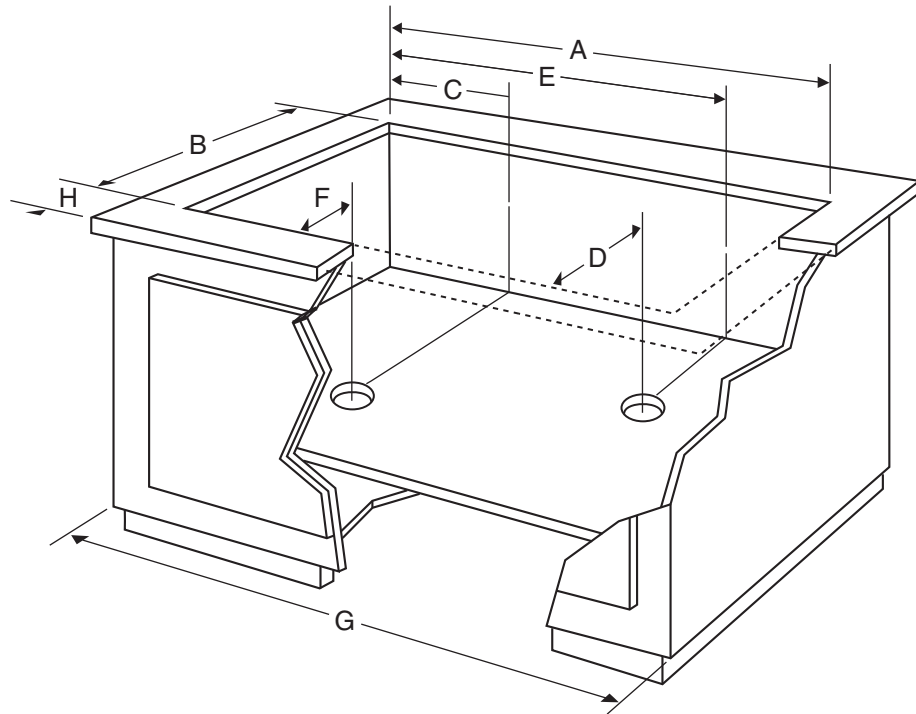

GAS DOWNDRAFT COOKTOP

PRODUCT DIMENSIONS

	INCHES	CENTIMETERS
A	33 ⁵ / ₈ ± 1/16	85.4 ± .2
B	20 ⁹ / ₁₆ ± 1/16	52.2 ± .2
C	2 ¹ / ₄ min	5.7 min
D	14 ⁷ / ₁₆	36.7
E	19 ³ / ₈	49.2
F	8	20.3
G	19 ³ / ₈	49.2
H	4 ⁵ / ₈	11.7

MODEL SKUs

CVGX2423B
CVGX2423S
CVGX2423W

Style of product may vary from picture

NOTES:

Select appropriate duct cutout, see ducting installation instructions.

Important: Because of continuing product improvements, Jenn-Air® reserves the right to change specifications without notice. Dimensional specifications are provided for planning purposes only. For complete details see installation instructions that accompany each product before selecting cabinetry, making cutouts or beginning installation.

PRODUCT DIMENSIONS

	INCHES	CENTIMETERS
A	52 15/16	134.5
B	20 9/16	52.2
C	6 5/16	6.3
D	14 7/16	36.7
E	38 3/4	98.4
F	6 1/16	20.3
G	55	139.7
H ¹	2 1/4	5.7

MODEL SKUs

CVGX2423B – CVEX4100B
 CVGX2423S – CVEX4100S
 CVGX2423W – CVEX4100W